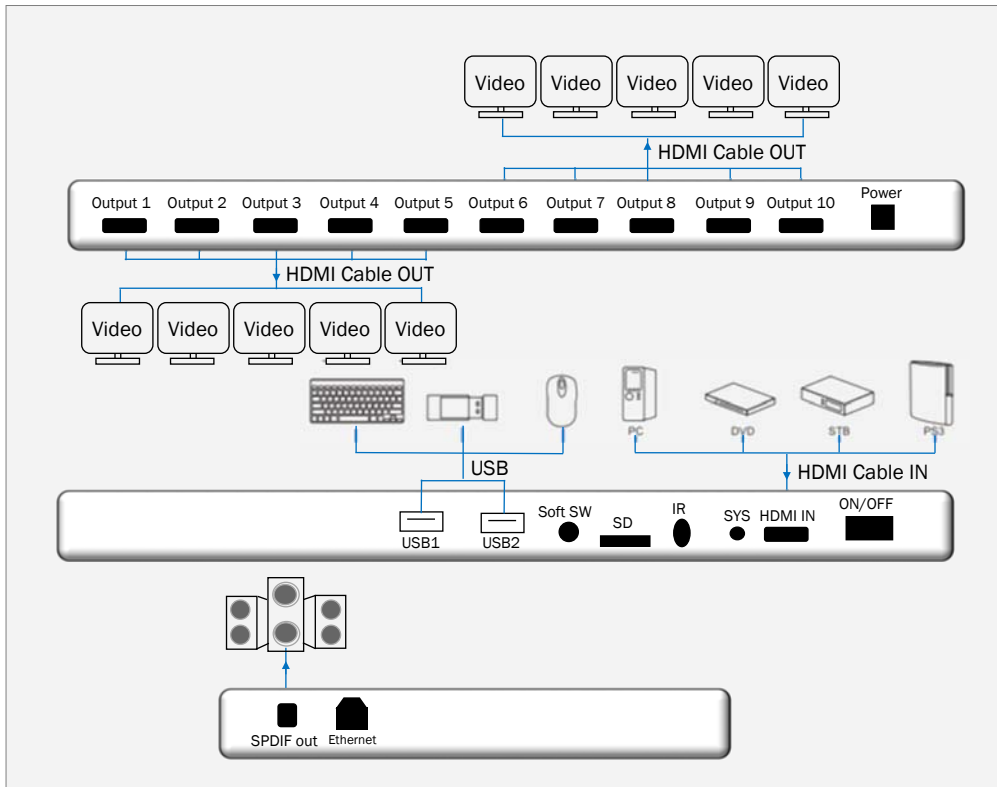

User Guide

DELV-4KMP110

4K 2.2 GHz 8-core GPU Digital Media Player

SPECIFICATIONS

Max Resolution	4Kx2K@60Hz
Operating System	Android 6.0.1
Supports	HDMI 1.4, HDMI 2.0 H.264 4Kx2K 30Hz/H.265 4Kx2K 60Hz/MPEG1/2/4 1080P 60Hz/AVS 1080P 60Hz Decoding
Video Formats	MKV, WMV, MPG, MPEG, DAT, AVI, MOV, ISO, MP4, RM, JPG, BMP
Audio Formats	Mp3, AAC, WMA, RM, FLAC, I2S, PCM
Audio Extraction	S/PDIF Output Port
Max Drive Capacity	2G DDR Ram 8G capacity & 500G hard disk
Max Baud Rate	6G
Max Bandwidth	600Mhz
Color Space	8/10/12
Subsampling Rate	At 2160p: 4:4:4 at 30fps and 4:2:0 at 60fps.
Dimensions (LxHxD)	12x7.2x0.9in/305x183x23mm
Weight:	3.5 lb / 1.6kg (without hard disk)

INCLUDES

- Remote Control
- 12VDC/2A Power Adapter
- WiFi Antenna

DELVCAM

PO Box 720 • Mount Marion, NY 12456
www.delvcam.com • sales@delvcam.com